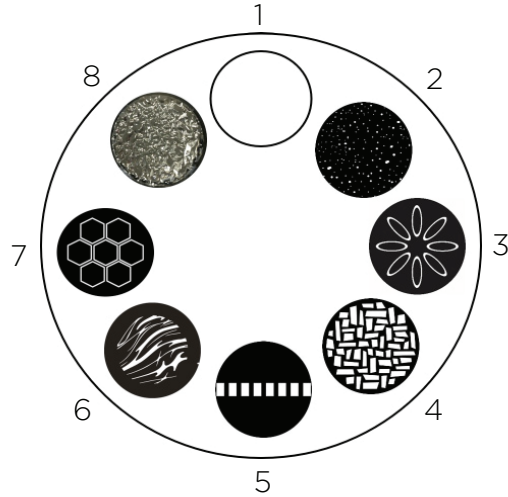

VL2600 PROFILE

WHEEL 1

1	Open slot
2	Night sky
3	Circle of ovals
4	Bricked out
5	Punch card
6	Swirl
7	Honeycomb reverse
8	On the rocks*

*glass gag