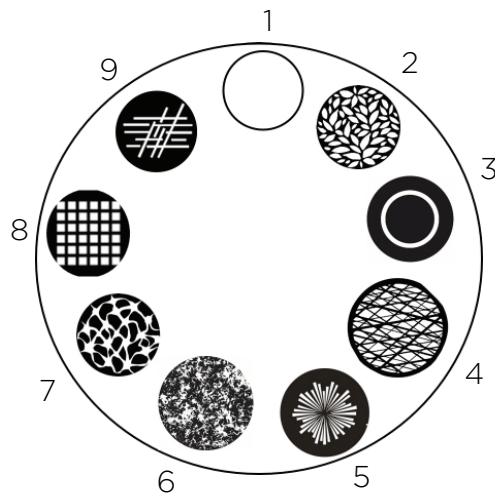

# VL2600 PROFILE

PRODUCT NAME	ORDER CODE
Vari-Lite VL2600 Profile Fixture (Framing) White Body (Includes rails and power input connector)	<b>88-105-7270-10</b>
Vari-Lite VL2600 Profile Black Body (Includes rails and power input connector)	<b>88-105-7340-00</b>
Vari-Lite VL2600 Profile White Body (Includes rails and power input connector)	<b>88-105-7340-10</b>
Luminaire programming kit	<b>PEGASUS</b>

## VL2600 PROFILE

### WHEEL 1

1	Open slot
2	Night sky
3	Circle of ovals
4	Bricked out
5	Punch card
6	Swirl
7	Honeycomb reverse
8	On the rocks*

\*glass gag

### WHEEL 2

1	Open slot
2	Leafy breakup
3	Medium circle
4	Lattice
5	Radial breakup
6	Dust breakup
7	Neurons
8	Grid
9	Cross bars

©2020 Signify Holding. All rights reserved.

All trademarks are owned by Signify Holding or their respective owners. The information provided herein is subject to change, without notice. Signify does not give any representation or warranty as to the accuracy or completeness of the information included herein and shall not be liable for any action in reliance thereon. The information presented in this document is not intended as any commercial offer and does not form part of any quotation or contract, unless otherwise agreed by Signify. Data subject to change.