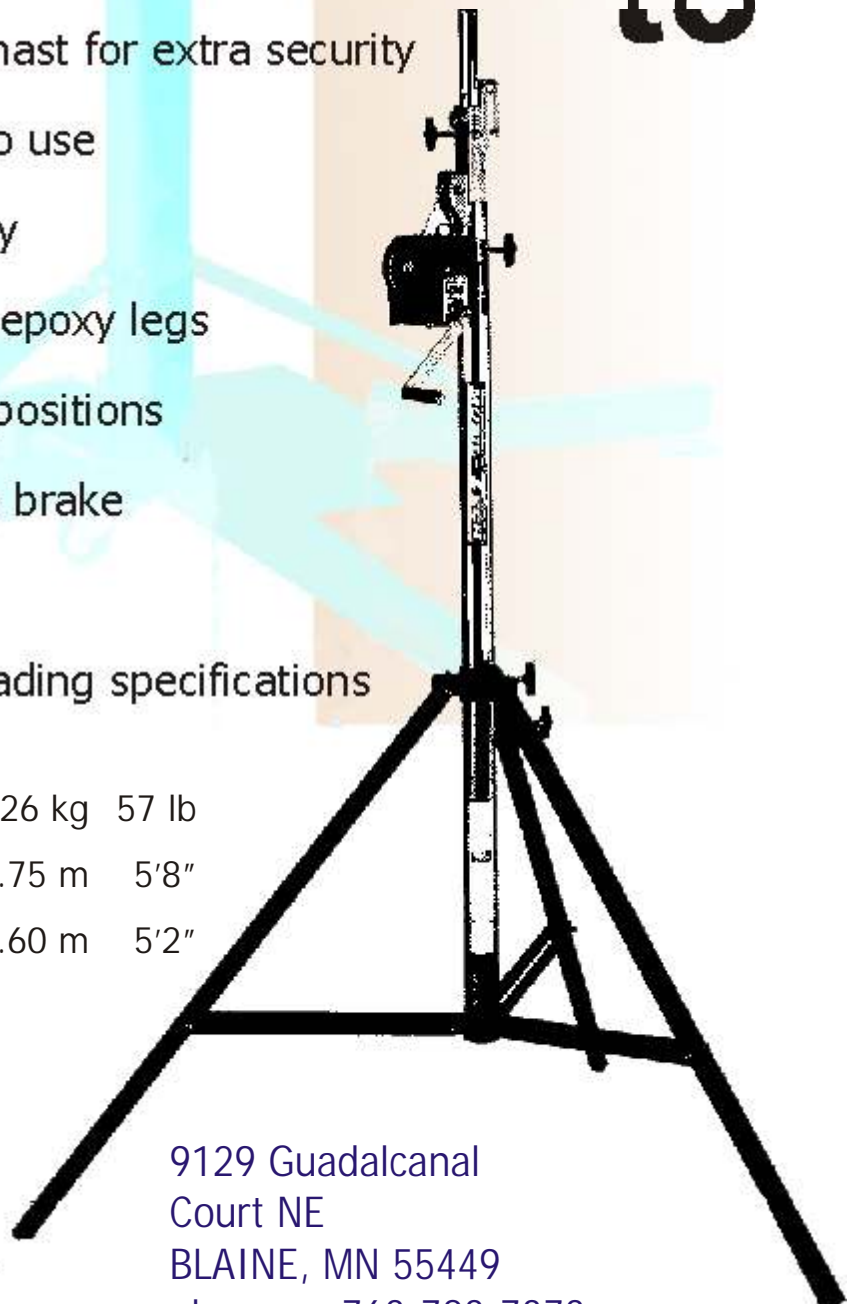

# SpTek 4000

13'1"

## Crank up Stand

↑ 176 lb  
up  
to

- \* For all mid-range lighting and sound applications
- \* Ideal to be used as part of a Mobil Tech Truss bridge
- \* Double locking on each mast for extra security
- \* Light to transport, easy to use
- \* Material: Steel for stability
- \* Finish: Black mast, black epoxy legs
- \* Three different footprint positions
- \* Winch with safety friction brake
- \* Low loading height
- \* Impressive height and loading specifications

80 kg 176 lb

26 kg 57 lb

4.00 m 13'1"

1.75 m 5'8"

1.75 m 5'8"

1.60 m 5'2"

Distributed  
in the US by:

**Quik**  
**STAGE**