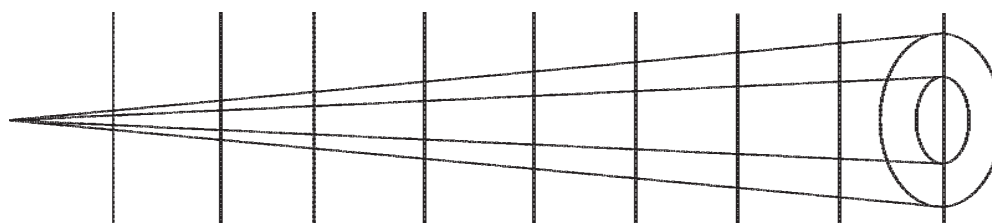

Selecon

RAMA 175 HP

SOURCE		
Type	80V	
Wattage (max)	1200	
Average life (hrs)	300	
OPTICAL PERFORMANCE		
Output lumens	27,500	
BEAM	7°	50°
Peak candela	261,000	18,750
LENS		
Length	150mm	
POWER		
Operating voltage	100-240VAC	
Wattage	1.2.0kW	
PHYSICALS		
Finish	Black	
Construction	Formed steel assembly	
DIMENSIONS	mm	in
H x W x D	405 x 290 x 370	15.9 x 11.4 x 14.6
WEIGHT	kg	lb
Net weight	5.3	11.7
WARRANTY & APPROBATIONS		
Warranty	3 years	
Approvals / Listings	CE	

Selecon

RAMA 175 HP

BEAM DIAMETER (m)

5°	0	0.2	0.5	0.7	1.0	1.2	1.5	1.7	2.0
60°	0	1.9	3.7	5.6	7.5	9.3	11.2	13.1	14.9

THROW DISTANCE (m)

	0	2	4	6	8	10	12	14	16
LIGHT OUTPUT (LUX)									
Spot		65250	16313	7250	4078	2610	1813	1331	1020
Flood		4688	1172	521	293	188	130	96	73