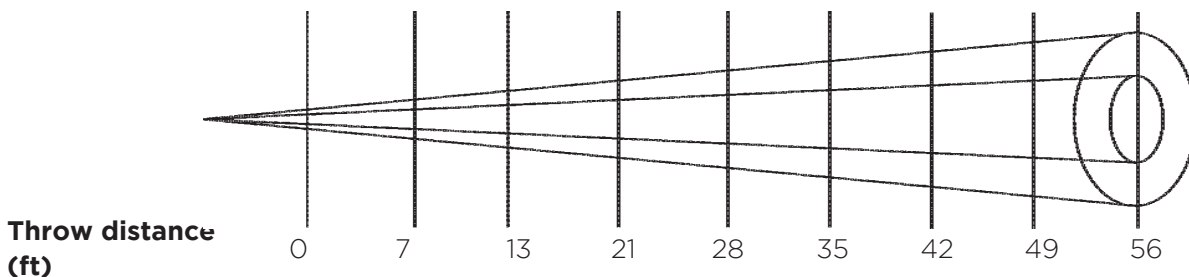

Selecon

ACCLAIM FRESNEL

SOURCE				
Type	FKW	Ushio WX	Ushio WC	FRK
Wattage	300W	575W	575W	650W
Average life (hrs)	200	300	1,500	300
OPTICAL PERFORMANCE				
Output lumens	7,800		16,900	
BEAM				
Beam angle	6°-60°			
POWER				
Operating voltage	100-240VAC			
Wattage (max)	300	575	575	600
PHYSICALS				
IP Rating	IP20			
Finish	Black			
Construction	Machined aluminum, sheet metal, and molded engineering grade plastic components			
ENVIRONMENT		°C	°F	
Ambient temperature	0-40		32-104	
DIMENSIONS		mm	in	
H x W x L	298 x 217 x 326		11.75 x 8.5 x 12 7/8	
WEIGHT		kg	lb	
Net weight	3.36		7.4	
WARRANTY & APPROBATIONS				
Warranty	3 years			
Approvals / Listings	ETL / cETL listed to UL 1573			

Selecon

ACCLAIM FRESNEL

PHOTOMETRIC DATA

BEAM DIAMETER (ft)

6°	0.0	0.7	1.4	2.2	2.9	3.7	4.4	5.1	5.9
60°	0.0	8.1	15.0	24.2	32.3	40.4	48.5	56.6	64.7

LIGHT OUTPUT (footcandles*)

6°	peak	876	254	97	55				
60°	flat	103	30						